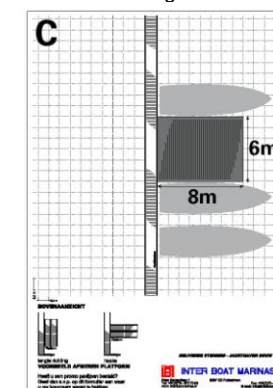

Yacht 1: 11 x 4

Yacht 2: 11 x 4

Yacht 3: 11 x 4

Example A:

3 yachts with C1 (12x2 platform)
No mooring costs

Example B

3 yachts with C1 (12x2 platform)
2 extra metres
No mooring cost

Example C:

3 yachts with A3 (8x6 platform)
6 extra metres
4 metre mooring costs

For more examples or information, contact the Amsterdam in-water Boat Show project team.

Promo Pavilions

Exhibitors on the quayside and exhibitors with berths in combination with a platform can rent a promo pavilion. All the pavilions described below can be placed on the platforms except for the Aluhal (8 x 5) and the Chalet (6 x 6). For more information see the explanation by De Boer Tenten in our web shop.