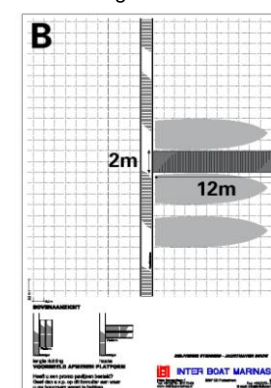

Yacht 1: 11 x 4

Yacht 2: 11 x 4

Yacht 3: 11 x 4

Example A:

3 yachts with C1 (12x2 platform)
No mooring costs

Example B

3 yachts with C1 (12x2 platform)
2 extra metres
No mooring cost

Example C:

3 yachts with A3 (8x6 platform)
6 extra metres
4 metre mooring costs

For more examples or information, contact the Amsterdam in-water Boat Show project team.

Promo Pavilions

Exhibitors on the quayside and exhibitors with berths in combination with a platform can rent a promo pavilion. All the pavilions described below can be placed on the platforms except for the Aluhal (8 x 5) and the Chalet (6 x 6). For more information see the explanation by De Boer Tenten in our web shop.